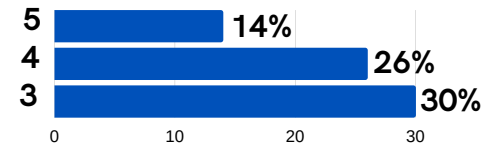

### ADVANCED PLACEMENT

TOTAL SCHOLARS  
**153**

WITH HONORS  
**44**

WITH DISTINCTION  
**116**

### CO-CURRICULARS

PARTICIPATION	TEAMS	SPORTS
<b>72%</b>	<b>79</b>	<b>20</b>
	CLUBS & ACTIVITIES	
	<b>63</b>	

AP  
1,449 students enrolled in AP courses  
1,097 students took 1,864 tests